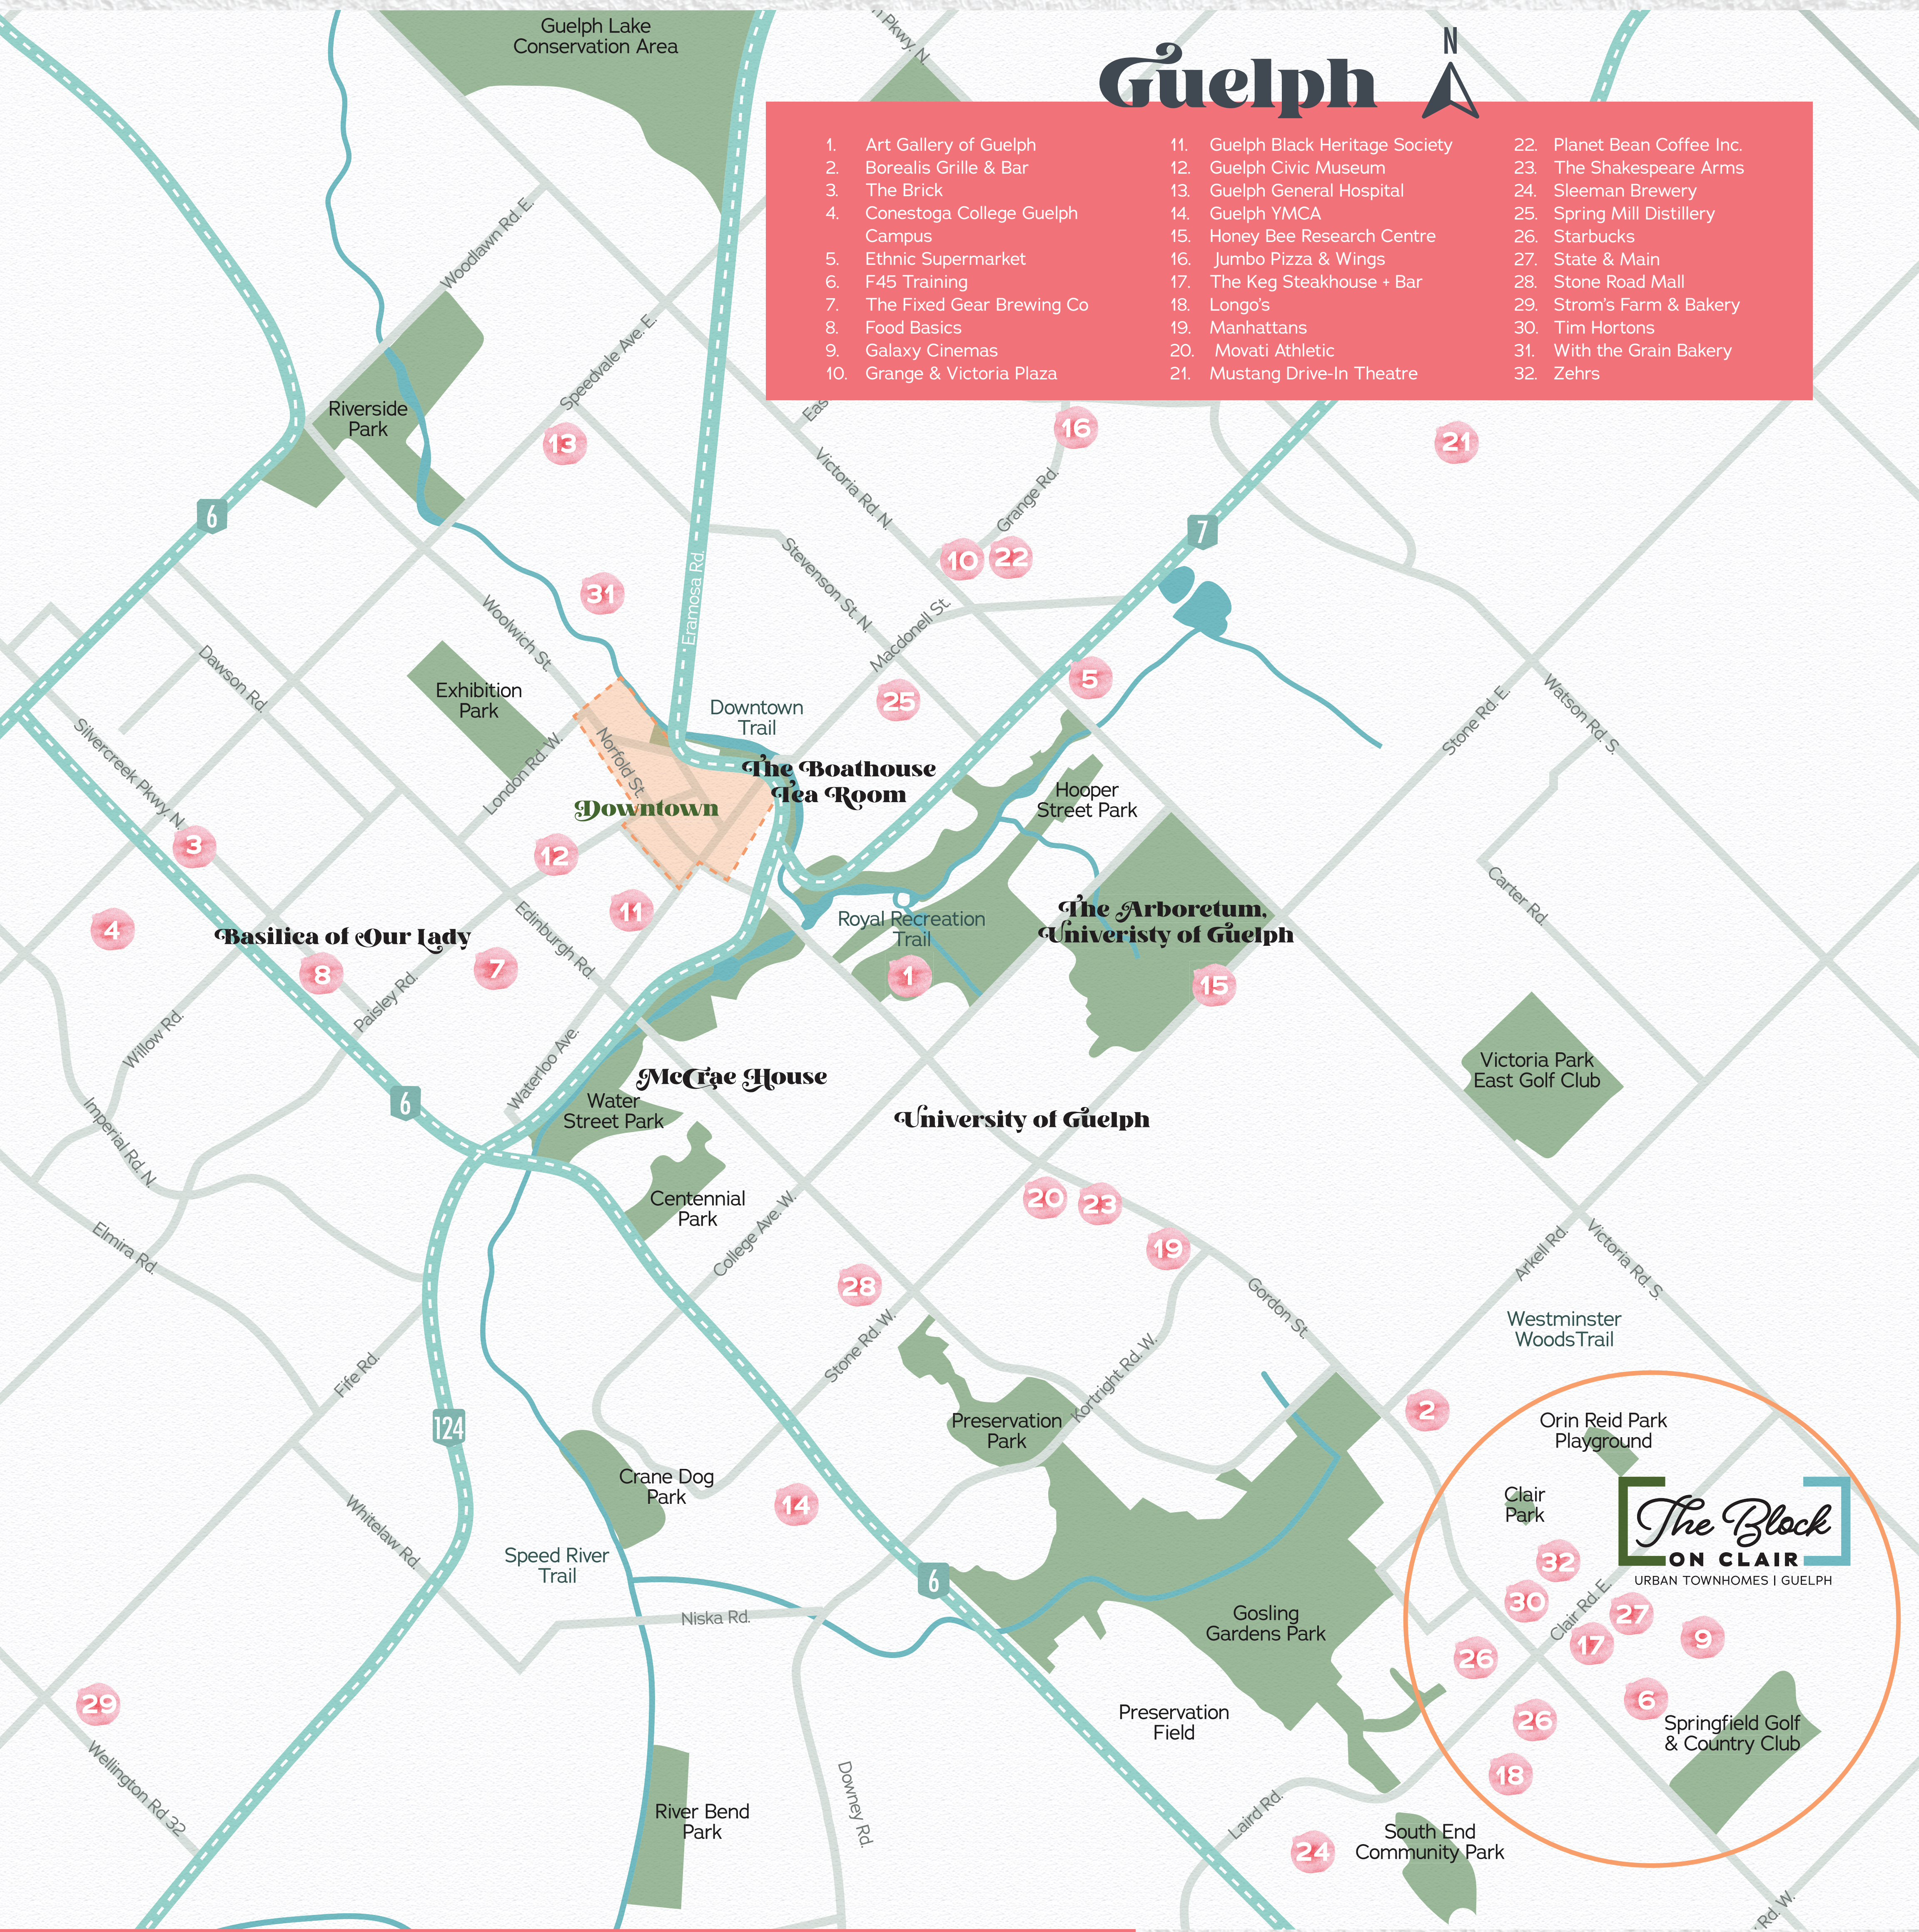

south

# Guelph charms

*a coveted location with fabulous amenities*

1. Art Gallery of Guelph
2. Borealis Grille & Bar
3. The Brick
4. Conestoga College Guelph Campus
5. Ethnic Supermarket
6. F45 Training
7. The Fixed Gear Brewing Co
8. Food Basics
9. Galaxy Cinemas
10. Grange & Victoria Plaza
11. Guelph Black Heritage Society
12. Guelph Civic Museum
13. Guelph General Hospital
14. Guelph YMCA
15. Honey Bee Research Centre
16. Jumbo Pizza & Wings
17. The Keg Steakhouse + Bar
18. Longo's
19. Manhattans
20. Movati Athletic
21. Mustang Drive-In Theatre
22. Planet Bean Coffee Inc.
23. The Shakespeare Arms
24. Sleeman Brewery
25. Spring Mill Distillery
26. Starbucks
27. State & Main
28. Stone Road Mall
29. Strom's Farm & Bakery
30. Tim Hortons
31. With the Grain Bakery
32. Zehrs

### Food and Drink

- 2. Borealis Grille & Bar
- 17. The Keg Steakhouse + Bar
- 26. Starbucks
- 27. State & Main
- 30. Tim Horton's

### Grocery

- 18. Longo's
- 32. Zehrs

Check out the approximate **drive times** from The Block on Clair to the following cities:

**Waterloo Region**  
15 MIN

**Milton**  
20 MIN

**Hamilton**  
40 MIN

**Toronto**  
45 MIN